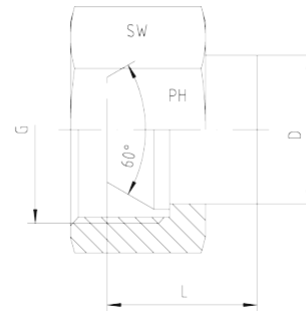

**Rubrik 5.45
Swivel Caps - DKR - BSP - Female**

For BSP-Thread with 60°-Cone

Pressure	Thread		Approx. Dimensions			Order-Code
	PN	G = BSP	L	D	SW	
400		1/8"-28	11	12,0	14	1050513-02
400		1/4"-19	15	9,0	17	1050513-04
400		3/8"-19	15	12,4	19	1050513-06
400		1/2"-14	17	16,4	27	1050513-08
400		5/8"-14	16	22,0	27	1050513-10
400		3/4"-14	19	21,3	32	1050513-12
400		1"-11	20	27,8	41	1050513-16
200		1 1/4"-11	22	36,0	50	1050513-20
200		1 1/2"-11	25	45,0	55	1050513-24
100		2"-11	31	54,5	70	1050513-32