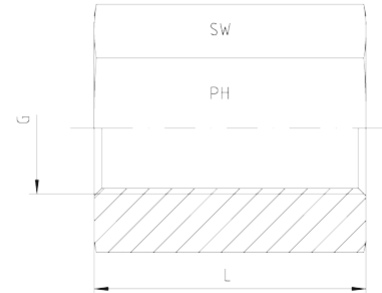

**Rubrik 5.41
BSP - Female**

For High Pressure
Thread: BSP - Parallel

Pressure	Thread		Approx. Dimensions		Order-Code
	PN	G	L	SW	
630		1/8"-28	18	14	1050512-02-02
630		1/4"-19	25	17	1050512-04-04
630		3/8"-19	26	22	1050512-06-06
400		1/2"-14	34	27	1050512-08-08
400		3/4"-14	36	32	1050512-12-12
400		1"-11	43	41	1050512-16-16
315		1 1/4"-11	48	50	1050512-20-20
315		1 1/2"-11	48	55	1050512-24-24
250		2"-11	56	70	1050512-32-32