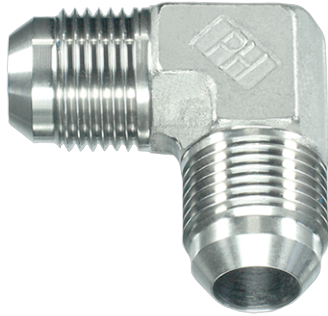

**Rubrik 6.10  
JIC-37° - Adaptors - 90°-Elbow Connectors**

**90°-Elbow Connectors  
Male - Male**

Pressure	Tube O.D.		Thread	Approx. Dimensions					Order-Code
	PN	mm		in.	G	L	L1	D	
350		6	1/4"	7/16"-20 UNF	22,5	14,0	4,5	12	1252511-04-04
350		8	5/16"	1/2"-20 UNF	24,0	14,0	6,0	13	1252511-05-05
350		10	3/8"	9/16"-18 UNF	27,0	14,1	7,5	14	1252511-06-06
350		12	1/2"	3/4"-16 UNF	31,0	16,7	10,0	19	1252511-08-08
350		14, 15, 16	5/8"	7/8"-14 UNF	37,5	19,3	12,5	24	1252511-10-10
350		18, 20	3/4"	1 1/16"-12 UN	42,0	21,9	15,0	24	1252511-12-12
280		25	1"	1 5/16"-12 UN	46,0	23,1	21,5	33	1252511-16-16
210		28, 30, 32	1 1/4"	1 5/8"-12 UN	52,5	24,3	27,5	41	1252511-20-20
210		35, 38	1 1/2"	1 7/8"-12 UN	59,0	27,5	33,0	50	1252511-24-24
150		50	2"	2 1/2"-12 UN	77,5	33,9	45,0	65	1252511-32-32