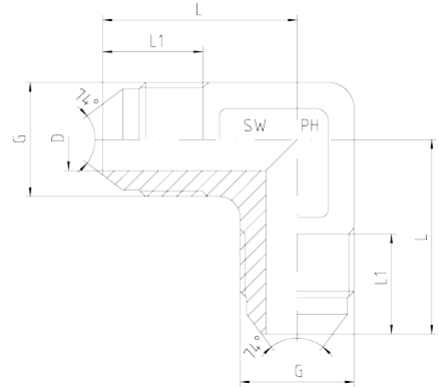

**Rubrik 6.10  
JIC-37° - Adaptors - 90°-Elbow Connectors**

**90°-Elbow Connectors  
Male - Male**

Pressure	Tube O.D.		Thread	Approx. Dimensions					Order-Code
	PN	mm		in.	G	L	L1	D	
350		6	1/4"	7/16"-20 UNF	22,5	14,0	4,5	12	1252511-04-04
350		8	5/16"	1/2"-20 UNF	24,0	14,0	6,0	13	1252511-05-05
350		10	3/8"	9/16"-18 UNF	27,0	14,1	7,5	14	1252511-06-06
350		12	1/2"	3/4"-16 UNF	31,0	16,7	10,0	19	1252511-08-08
350		14, 15, 16	5/8"	7/8"-14 UNF	37,5	19,3	12,5	24	1252511-10-10
350		18, 20	3/4"	1 1/16"-12 UN	42,0	21,9	15,0	24	1252511-12-12
280		25	1"	1 5/16"-12 UN	46,0	23,1	21,5	33	1252511-16-16
210		28, 30, 32	1 1/4"	1 5/8"-12 UN	52,5	24,3	27,5	41	1252511-20-20
210		35, 38	1 1/2"	1 7/8"-12 UN	59,0	27,5	33,0	50	1252511-24-24
150		50	2"	2 1/2"-12 UN	77,5	33,9	45,0	65	1252511-32-32