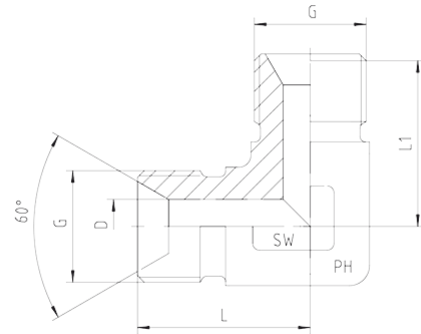

**Rubrik 5.26
Elbow-Adaptors - BSP - Male**

Male - BSP - BSP
with 60°-Cone

Pressure	Thread		Approx. Dimensions				Order-Code
	PN	G	L	L1	D	SW	
400	1/8"-28		20,0	20,0	4,0	12	1350510-02
400	1/4"-19		24,5	24,5	6,0	14	1350510-04
400	3/8"-19		25,5	25,5	8,0	17	1350510-06
400	1/2"-14		29,5	29,5	11,0	19	1350510-08
400	3/4"-14		37,0	37,0	16,0	27	1350510-12
400	1"-11		43,0	43,0	22,0	36	1350510-16
200	1 1/4"-11		51,0	51,0	28,5	41	1350510-20
200	1 1/2"-11		59,0	59,0	33,5	50	1350510-24
100	2"-11		77,5	77,5	45,0	65	1350510-32