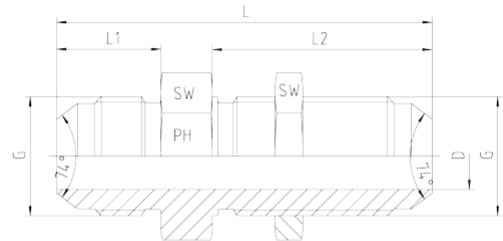

Rubrik 6.24 Straight Bulkhead Connections

Straight Bulkhead Connections

Pressure PN	Tube O.D.		Thread G	Approx. Dimensions					Order-Code
	mm	in.		L	L1	L2	D	SW	
350	6	1/4"	7/16"-20 UNF	52,5	14,0	31,5	4,0	17	1252513-04-04
350	8	5/16"	1/2"-20 UNF	52,5	14,0	31,5	6,0	19	1252513-05-05
350	10	3/8"	9/16"-18 UNF	55,5	14,0	33,0	7,5	22	1252513-06-06
350	12	1/2"	3/4"-16 UNF	62,0	16,5	37,0	10,0	24	1252513-08-08
350	14, 15, 16	5/8"	7/8"-14 UNF	69,5	19,0	40,5	12,0	30	1252513-10-10
350	18,20	3/4"	1 1/16"-12 UN	78,5	21,5	45,0	15,5	36	1252513-12-12
280	25	1"	1 5/16"-12 UN	80,0	23,1	44,4	21,5	41	1252513-16-16
210	28, 30, 32	1 1/4"	1 5/8"-12 UN	84,0	24,3	45,7	27,5	50	1252513-20-20
210	35, 38	1 1/2"	1 7/8"-12 UN	89,5	27,5	46,0	33,0	55	1252513-24-24
150	50	2"	2 1/2"-12 UN	106,5	33,9	53,0	45,0	70	1252513-32-32