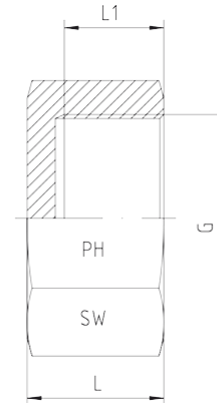

**Rubrik 5.56  
NPT - Female**

With NPT-Thread Female

Pressure	Thread	Approx. Dimensions			Order-Code
		L	L1	SW	
PN	G = NPT				
630	1/8"-27	15,5	10,0	14	1050520-02
630	1/4"-18	21,5	17,5	17	1050520-04
630	3/8"-18	22,0	17,5	22	1050520-06
630	1/2"-14	27,0	23,0	27	1050520-08
630	3/4"-14	27,0	23,0	32	1050520-12
400	1"-11,5	32,0	28,0	41	1050520-16
400	1 1/4"-11,5	36,0	29,0	50	1050520-20
400	1 1/2"-11,5	36,0	29,0	55	1050520-24
315	2"-11,5	36,0	29,0	70	1050520-32