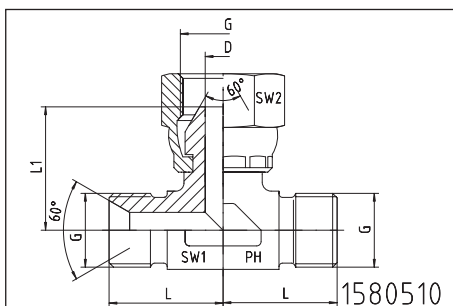

LE-ADAPTER

LE-ADAPTORS

männlich - starr - BSP
weiblich - drehbar - BSP

male - fixed - BSP
female - swivel - BSP

Gewinde Thread G	ca. Maße approx. dimensions						Bestellzeichen Order-Code
	L	L1	L2	D	SW1	SW2	
1/8"-28	20,0	18,0	20,0	4,0	12	14	1570510-02
1/4"-19	24,5	24,5	24,5	6,0	14	19	1570510-04
3/8"-19	25,5	25,5	25,5	8,0	17	22	1570510-06
1/2"-14	29,5	29,5	29,5	11,0	19	27	1570510-08
3/4"-14	37,0	37,0	37,0	16,0	27	32	1570510-12
1"-11	43,0	43,0	43,0	22,0	36	41	1570510-16
1 1/4"-11	51,0	51,0	51,0	28,0	41	50	1570510-20
1 1/2"-11	59,0	50,0	59,0	33,5	50	55	1570510-24
2"-11							1570510-32

TE-ADAPTER

TE-ADAPTORS

männlich - starr - BSP
weiblich - drehbar - BSP

male - fixed - BSP
female - swivel - BSP

Gewinde Thread G	ca. Maße approx. dimensions					Bestellzeichen Order-Code
	L	L1	D	SW1	SW2	
1/8"-28	20,0	18,0	4,0	12	14	1580510-02
1/4"-19	24,5	23,5	6,0	14	19	1580510-04
3/8"-19	25,5	25,5	8,0	17	22	1580510-06
1/2"-14	29,5	29,5	11,0	19	27	1580510-08
3/4"-14	37,0	37,0	16,0	27	32	1580510-12
1"-11	43,0	43,0	22,0	36	41	1580510-16
1 1/4"-11	51,0	51,0	28,0	41	50	1580510-20
1 1/2"-11	59,0	50,0	33,5	50	55	1580510-24
2"-11						1580510-32