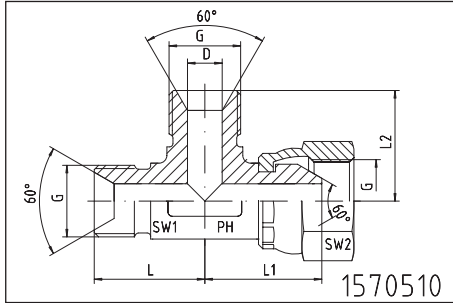

LE-ADAPTER

LE-ADAPTORS

männlich - starr - BSP
weiblich - drehbar - BSP

male - fixed - BSP
female - swivel - BSP

Gewinde Thread G	ca. Maße approx. dimensions						Bestellzeichen Order-Code
	L	L1	L2	D	SW1	SW2	
1/8"-28	20,0	18,0	20,0	4,0	12	14	1570510-02
1/4"-19	24,5	24,5	24,5	6,0	14	19	1570510-04
3/8"-19	25,5	25,5	25,5	8,0	17	22	1570510-06
1/2"-14	29,5	29,5	29,5	11,0	19	27	1570510-08
3/4"-14	37,0	37,0	37,0	16,0	27	32	1570510-12
1"-11	43,0	43,0	43,0	22,0	36	41	1570510-16
1 1/4"-11	51,0	51,0	51,0	28,0	41	50	1570510-20
1 1/2"-11	59,0	50,0	59,0	33,5	50	55	1570510-24
2"-11							1570510-32

TE-ADAPTER

TE-ADAPTORS

männlich - starr - BSP
weiblich - drehbar - BSP

male - fixed - BSP
female - swivel - BSP

Gewinde Thread G	ca. Maße approx. dimensions					Bestellzeichen Order-Code
	L	L1	D	SW1	SW2	
1/8"-28	20,0	18,0	4,0	12	14	1580510-02
1/4"-19	24,5	23,5	6,0	14	19	1580510-04
3/8"-19	25,5	25,5	8,0	17	22	1580510-06
1/2"-14	29,5	29,5	11,0	19	27	1580510-08
3/4"-14	37,0	37,0	16,0	27	32	1580510-12
1"-11	43,0	43,0	22,0	36	41	1580510-16
1 1/4"-11	51,0	51,0	28,0	41	50	1580510-20
1 1/2"-11	59,0	50,0	33,5	50	55	1580510-24
2"-11						1580510-32