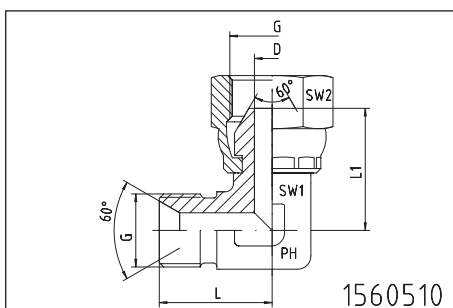

KREUZ-ADAPTER

CROSS-ADAPTORS

männlich - BSP - alle Seiten

male - BSP - all sides

Gewinde Thread G	ca. Maße approx. dimensions				Bestellzeichen Order-Code
	L	L1	D	SW	
1/8"-28					1550510-02
1/4"-19					1550510-04
3/8"-19					1550510-06
1/2"-14					1550510-08
3/4"-14					1550510-12
1"-11					1550510-16
1 1/4"-11					1550510-20
1 1/2"-11					1550510-24
2"-11					1550510-32

WE-KOMPAKT-WINKEL-ADAPTER

WE-BLOCK-ELBOW-ADAPTORS

männlich - starr
weiblich - mit drehbarer Mutter

male - fixed
female - with swivel nut

Gewinde Thread G	ca. Maße approx. dimensions					Bestellzeichen Order-Code
	L	L1	D	SW1	SW2	
1/8"-28	20,0	18,0	4,0	12	14	1560510-02
1/4"-19	24,5	23,5	6,0	14	19	1560510-04
3/8"-19	25,5	25,5	8,0	17	22	1560510-06
1/2"-14	29,5	29,5	11,0	19	27	1560510-08
3/4"-14	37,0	37,0	16,0	27	32	1560510-12
1"-11	43,0	43,0	22,0	36	41	1560510-16
1 1/4"-11	51,0	51,0	28,0	41	50	1560510-20
1 1/2"-11	59,0	50,0	33,5	50	55	1560510-24
2"-11						1560510-32