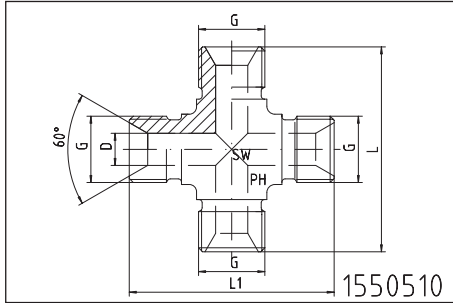

KREUZ-ADAPTER

CROSS-ADAPTORS

männlich - BSP - alle Seiten

male - BSP - all sides

Gewinde Thread G	ca. Maße approx. dimensions				Bestellzeichen Order-Code
	L	L1	D	SW	
1/8"-28					1550510-02
1/4"-19					1550510-04
3/8"-19					1550510-06
1/2"-14					1550510-08
3/4"-14					1550510-12
1"-11					1550510-16
1 1/4"-11					1550510-20
1 1/2"-11					1550510-24
2"-11					1550510-32

WE-KOMPAKT-WINKEL-ADAPTER

WE-BLOCK-ELBOW-ADAPTORS

männlich - starr
weiblich - mit drehbarer Mutter

male - fixed
female - with swivel nut

Gewinde Thread G	ca. Maße approx. dimensions					Bestellzeichen Order-Code
	L	L1	D	SW1	SW2	
1/8"-28	20,0	18,0	4,0	12	14	1560510-02
1/4"-19	24,5	23,5	6,0	14	19	1560510-04
3/8"-19	25,5	25,5	8,0	17	22	1560510-06
1/2"-14	29,5	29,5	11,0	19	27	1560510-08
3/4"-14	37,0	37,0	16,0	27	32	1560510-12
1"-11	43,0	43,0	22,0	36	41	1560510-16
1 1/4"-11	51,0	51,0	28,0	41	50	1560510-20
1 1/2"-11	59,0	50,0	33,5	50	55	1560510-24
2"-11						1560510-32