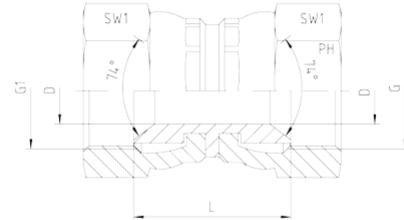

**Rubrik 6.12
JIC - Female x JIC - Female**

**JIC - Female - Swivel
Both Sides**

Pressure	Tube O.D.		Thread	Approx. Dimensions			Order-Code	
	PN	mm		in.	G1	L		D
350		6	1/4"	7/16"-20 UNF	21,0	4,0	17	3252511-04-04
350		8	5/16"	1/2"-20 UNF	21,0	5,0	17	3252511-05-05
350		10	3/8"	9/16"-18 UNF	24,0	7,0	19	3252511-06-06
350		12	1/2"	3/4"-16 UNF	25,5	10,0	24	3252511-08-08
350		14, 15, 16	5/8"	7/8"-14 UNF	30,0	12,0	27	3252511-10-10
350		18, 20	3/4"	1 1/16"-12 UN	30,0	15,0	32	3252511-12-12
280		25	1"	1 5/16"-12 UN	35,0	21,0	41	3252511-16-16
210		28, 30, 32	1 1/4"	1 5/8"-12 UN	35,0	27,5	50	3252511-20-20
210		35,38	1 1/2"	1 7/8"-12 UN	40,0	33,0	55	3252511-24-24