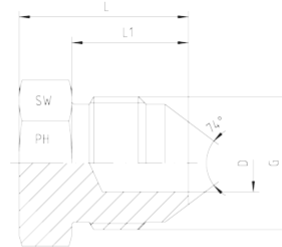

**Rubrik 6.20
Coned Plug**

**Coned Plug
Male**

Pressure	Tube O.D.		Thread	Approx. Dimensions				Order-Code	
	PN	mm		in.	G	L	L1		D
350		6	1/4"	7/16"-20 UNF	20,5	14,0	4,0	12	5250010-04
350		8	5/16"	1/2"-20 UNF	20,5	14,0	5,0	14	5250010-05
350		10	3/8"	9/16"-18 UNF	22,0	14,0	7,0	17	5250010-06
350		12	1/2"	3/4"-16 UNF	24,0	17,0	9,5	22	5250010-08
350		14, 15, 16	5/8"	7/8"-14 UNF	28,0	19,5	12,0	24	5250010-10
350		18, 20	3/4"	1 1/16"-12 UN	33,0	22,0	15,0	27	5250010-12
280		25	1"	1 5/16"-12 UN	34,0	23,0	21,5	36	5250010-16
210		28, 30, 32	1 1/4"	1 5/8"-12 UN	37,7	24,3	27,5	46	5250010-20
210		35, 38	1 1/2"	1 7/8"-12 UN	42,5	27,5	33,0	50	5250010-24
150		50	2"	2 1/2"-12 UN	52,0	33,9	45,0	65	5250010-32