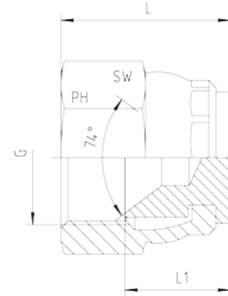

**Rubrik 6.21  
Swivel Cap**

**Swivel Cap  
JIC - Female - Swivel**

Pressure	Tube O.D.		Thread	G	Approx. Dimensions			Order-Code
	PN	mm			in.	L	L1	
350		6	1/4"	7/16"-20 UNF	20,0	12	17	5250011-04
350		8	5/16"	1/2"-20 UNF	22,0	12	17	5250011-05
350		10	3/8"	9/16"-18 UNF	23,0	13	19	5250011-06
350		12	1/2"	3/4"-16 UNF	25,5	14	24	5250011-08
350		14, 15, 16	5/8"	7/8"-14 UNF	30,0	18	27	5250011-10
350		18, 20	3/4"	1 1/16"-12 UN	33,0	18	32	5250011-12
280		25	1"	1 5/16"-12 UN	36,0	21	41	5250011-16
210		28, 30, 32	1 1/4"	1 5/8"-12 UN	39,5	22	50	5250011-20
210		35, 38	1 1/2"	1 7/8"-12 UN	44,0	24	55	5250011-24
		50	2"	2 1/2"-12 UN	56,0	32	70	5250011-32