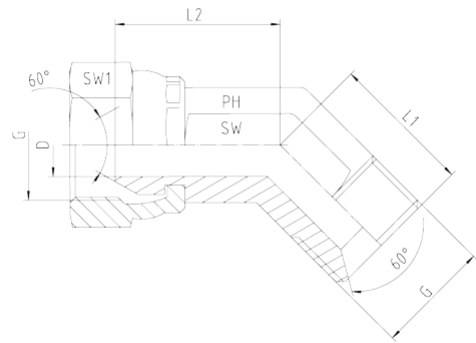

**Rubrik 5.31  
45° - BSP - Female - BSP - Male**

Male - BSP - Fixed with 60°-Cone  
Female - With Swivel Nut

Pressure	Thread		Approx. Dimensions					Order-Code
	PN	G	L1	L2	D	SW	SW1	
400	1/8"-28		14,0	15,0	3,5	12	14	1545510-02
400	1/4"-19		21,0	19,0	5,0	14	19	1545510-04
400	3/8"-19		21,5	20,5	8,0	16	22	1545510-06
400	1/2"-14		23,5	22,5	11,0	22	27	1545510-08
400	3/4"-14		31,0	25,0	17,0	27	32	1545510-12
400	1"-11		36,5	27,0	22,0	33	41	1545510-16
200	1 1/4"-11							1545510-20
200	1 1/2"-11							1545510-24
100	2"-11		56,4	59,0	42,0	65	70	1545510-32