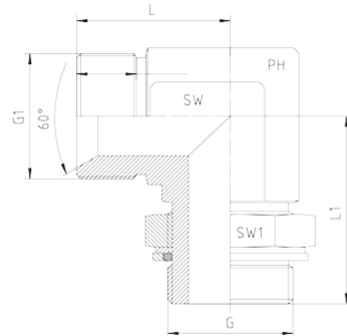

**Rubrik 5.57
90° - BSP - Male**

Adjustable Stud Elbows - 90°
 BSP - Male with 60°-Cone
 Thread: BSP - Parallel
 Sealing by Captive O-ring - Viton and Washer

Pressure	Thread		Approx. Dimensions				Order-Code	
	PN	G = BSP	G1 = BSP	L	L1	SW		SW1
400		1/4"-19	1/4"-19	27	31,5	14	19	1350501-04-04
400		3/8"-19	3/8"-19	29	37,0	19	22	1350501-06-06
400		1/2"-14	3/8"-19	32	43,0	22	27	1350501-06-08
400		3/8"-19	1/2"-14	34	40,0	22	22	1350501-08-06
400		1/2"-14	1/2"-14	34	43,0	22	27	1350501-08-08
400		3/4"-14	3/4"-14	41	50,0	27	36	1350501-12-12
400		1"-11	1"-11	46	53,0	33	41	1350501-16-16