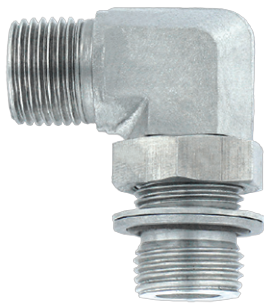

**Rubrik 5.57
90° - BSP - Male**

Adjustable Stud Elbows - 90°
 BSP - Male with 60°-Cone
 Thread: BSP - Parallel
 Sealing by Captive O-ring - Viton and Washer

Pressure	Thread		Approx. Dimensions				Order-Code	
	PN	G = BSP	G1 = BSP	L	L1	SW		SW1
400		1/4"-19	1/4"-19	27	31,5	14	19	1350501-04-04
400		3/8"-19	3/8"-19	29	37,0	19	22	1350501-06-06
400		1/2"-14	3/8"-19	32	43,0	22	27	1350501-06-08
400		3/8"-19	1/2"-14	34	40,0	22	22	1350501-08-06
400		1/2"-14	1/2"-14	34	43,0	22	27	1350501-08-08
400		3/4"-14	3/4"-14	41	50,0	27	36	1350501-12-12
400		1"-11	1"-11	46	53,0	33	41	1350501-16-16