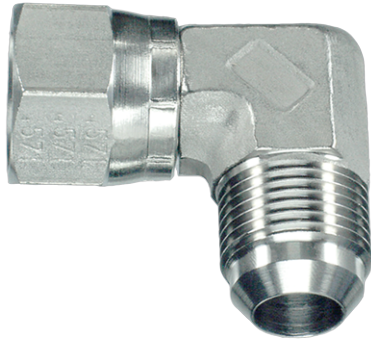

**Rubrik 6.29
JIC - Female x JIC - Male - 90°**

**Swivel-Elbow-Adaptors - 90°
DKJ - AGJ**

Pressure	Tube O.D.		Thread G = UNF/UN	Approx. Dimensions					Order-Code
	mm	in.		L1	L2	D	SW1	SW	
350	6	1/4"	7/16"-20	22,5	16,7	4,0	16	12	1252514-04-04
350	8	5/16"	1/2"-20	24,0	17,5	5,5	17	13	1252514-05-05
350	10	3/8"	9/16"-18	27,0	22,5	7,5	19	14	1252514-06-06
350	12	1/2"	3/4"-16	32,0	24,5	10,0	24	19	1252514-08-08
350	14, 15, 16	5/8"	7/8"-14	37,5	29,5	12,0	27	24	1252514-10-10
350	18, 20	3/4"	1 1/16"-12	42,0	31,0	15,5	32	24	1252514-12-12
250	25	1"	1 5/16"-12	46,0	35,7	21,5	41	33	1252514-16-16
210	28, 30, 32	1 1/4"	1 5/8"-12	52,5	42,8	27,5	50	41	1252514-20-20
140	35, 38	1 1/2"	1 7/8"-12	59,0	47,2	33,0	55	50	1252514-24-24
150	50	2"	2 1/2"-12	77,5	62,1	45,0	70	65	1252514-32-32