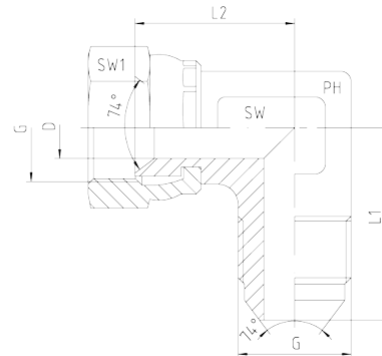

**Rubrik 6.29
JIC - Female x JIC - Male - 90°**

**Swivel-Elbow-Adaptors - 90°
DKJ - AGJ**

Pressure	Tube O.D.		Thread G = UNF/UN	Approx. Dimensions					Order-Code
	mm	in.		L1	L2	D	SW1	SW	
350	6	1/4"	7/16"-20	22,5	16,7	4,0	16	12	1252514-04-04
350	8	5/16"	1/2"-20	24,0	17,5	5,5	17	13	1252514-05-05
350	10	3/8"	9/16"-18	27,0	22,5	7,5	19	14	1252514-06-06
350	12	1/2"	3/4"-16	32,0	24,5	10,0	24	19	1252514-08-08
350	14, 15, 16	5/8"	7/8"-14	37,5	29,5	12,0	27	24	1252514-10-10
350	18, 20	3/4"	1 1/16"-12	42,0	31,0	15,5	32	24	1252514-12-12
250	25	1"	1 5/16"-12	46,0	35,7	21,5	41	33	1252514-16-16
210	28, 30, 32	1 1/4"	1 5/8"-12	52,5	42,8	27,5	50	41	1252514-20-20
140	35, 38	1 1/2"	1 7/8"-12	59,0	47,2	33,0	55	50	1252514-24-24
150	50	2"	2 1/2"-12	77,5	62,1	45,0	70	65	1252514-32-32