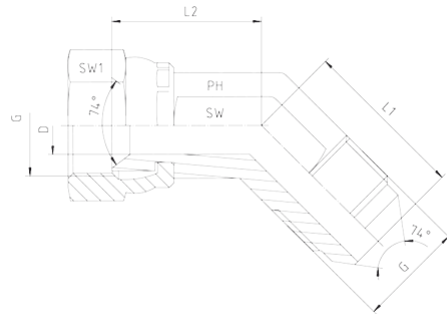

**Rubrik 6.30
JIC - Female x JIC - Male - 45°**

**Swivel-Elbow-Adaptors - 45°
DKJ - AGJ**

Pressure	Tube O.D.		Thread	Approx. Dimensions						Order-Code
	PN	mm		in.	G = UNF/UN	L1	L2	D	SW1	
350		6	1/4"	7/16"-20	18,0	15,0	4,0	14	12	1252522-04-04
350		8	5/16"	1/2"-20	20,0	16,0	5,5	17	14	1252522-05-05
350		10	3/8"	9/16"-18	21,0	19,0	7,5	19	14	1252522-06-06
350		12	1/2"	3/4"-16	25,0	22,0	10,0	24	19	1252522-08-08
350		14, 15, 16	5/8"	7/8"-14	28,0	24,0	12,0	27	24	1252522-10-10
350		18, 20	3/4"	1 1/16"-12	33,0	24,0	15,5	32	24	1252522-12-12
250		25	1"	1 5/16"-12	37,0	29,0	21,5	41	33	1252522-16-16
210		28, 30, 32	1 1/4"	1 5/8"-12	40,0	36,0	27,5	50	41	1252522-20-20
140		35, 38	1 1/2"	1 7/8"-12	45,0	39,0	33,0	60	48	1252522-24-24
150		50	2"	2 1/2"-12	56,5	50,1	45,0	70	65	1252522-32-32