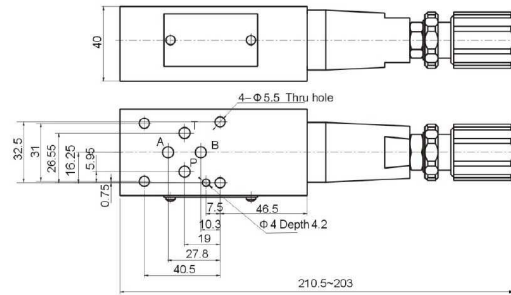

Solenoid valves

Modular blocks for NG6

NG6 Pressure relief valve in P

Flow Rate 60 l/min

Max. Pressure 315 bar

Adjustement knob

Cast iron body

Part n°	Size	Reg. rate (bar)
LPKV-6-P-100 H	NG-6	0 - 100
LPKV-6-P-315 H	NG-6	0 - 315