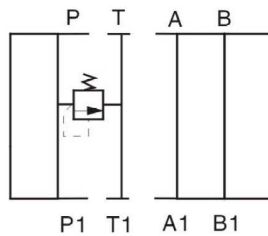

Solenoid valves

Modular blocks for NG6

NG6 Pressure relief valve in P

Flow Rate 60 l/min

Max. Pressure 315 bar

Adjustement knob

Cast iron body

Part n°	Size	Reg. rate (bar)
LPKV-6-P-100 H	NG-6	0 - 100
LPKV-6-P-315 H	NG-6	0 - 315