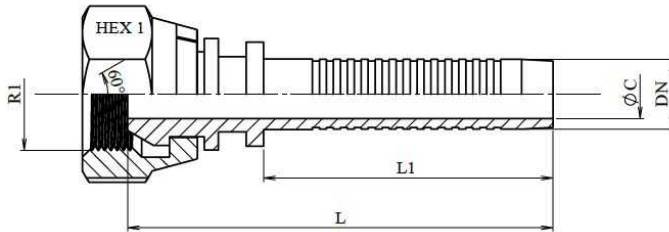

**BSP Swivel female 60° cone**

Part n°	DN	R1	Working Pressure (bar)	L	L1	HEX 1	ØC
<b>741000404</b>	1/4"	1/4" BSP	700	52	34,5	19	4
<b>741000606</b>	3/8"	3/8" BSP	700	61	41,5	22	7