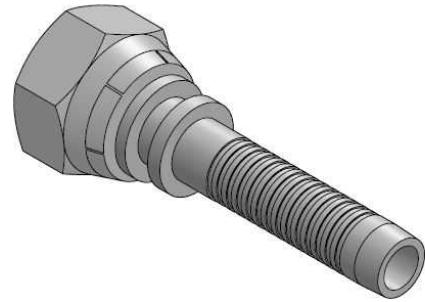

**BSP Swivel female 60° cone**

Part n°	DN	R1	Working Pressure (bar)	L	L1	HEX 1	ØC
<b>741000404</b>	1/4"	1/4" BSP	700	52	34,5	19	4
<b>741000606</b>	3/8"	3/8" BSP	700	61	41,5	22	7