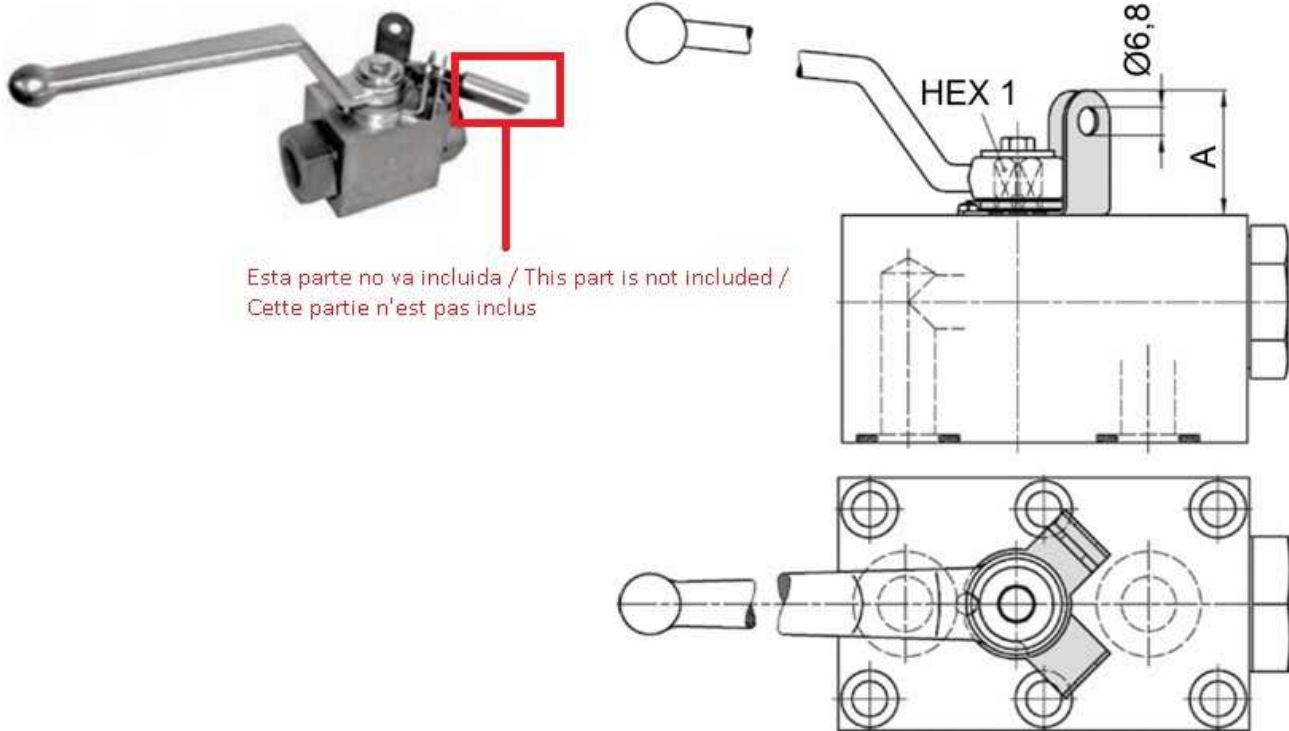

Locking devices type 4

Esta parte no va incluida / This part is not included /
 Cette partie n'est pas inclus

Suitable for the ball valves type: BKH, MKH, BK3, MK3A, 3KH, 4KH

Material: Stainless steel

Part nº	Details	HEX 1	A
CANDT4-9	Para llaves: Hex.9	9	28
CANDT4-14	Para llaves: Hex.14	14	34,5

- Hex.9, BSP series: from 1/8" to 5/8"
- Hex.9, DIN series : from 6 to 18
- Hex.14, serie BSP: from 3/4" to 1" 1/4
- Hex.14, serie DIN: from 22 to 38