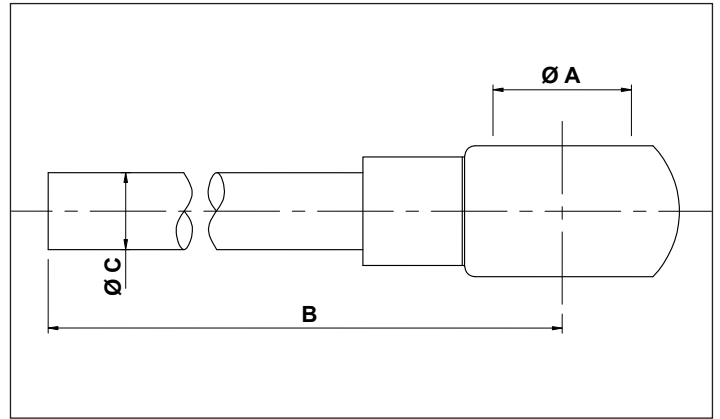

# FEED PIPES AND BANJO BOLTS

CHECK VALVE CV      BSP SIZE 025      LENGTH OF PIPE 38mm

PART NUMBER	THREAD A (BSP)	B (mm)	Ø C (mm)
CV025-BANJO BOLT	1/4"	27	
CV025-38mm	1/4"	38	12
CV025-100mm	1/4"	100	12
CV025-200mm	1/4"	200	12
CV025-300mm	1/4"	300	12
CV025-400mm	1/4"	400	12
CV025-600mm	1/4"	600	12
CV025-850mm	1/4"	850	12
CV025-1000mm	1/4"	1000	12
CV037-BANJO BOLT	3/8"	31	
CV037-38mm	3/8"	38	12
CV037-50mm	3/8"	50	12
CV037-100mm	3/8"	100	12
CV037-200mm	3/8"	200	12
CV037-300mm	3/8"	300	12
CV037-400mm	3/8"	400	12
CV037-500mm	3/8"	500	12
CV037-600mm	3/8"	600	12
CV037-850mm	3/8"	850	12
CV037-1000mm	3/8"	1000	12
CV050-BANJO BOLT	1/2"	38	
CV050-44mm	1/2"	44	15
CV050-100mm	1/2"	100	15
CV050-200mm	1/2"	200	15
CV050-300mm	1/2"	300	15
CV050-400mm	1/2"	400	15
CV050-500mm	1/2"	500	15
CV050-600mm	1/2"	600	15
CV050-850mm	1/2"	850	15
CV050-1000mm	1/2"	1000	15

MATERIAL : STEEL - ZINC PLATED