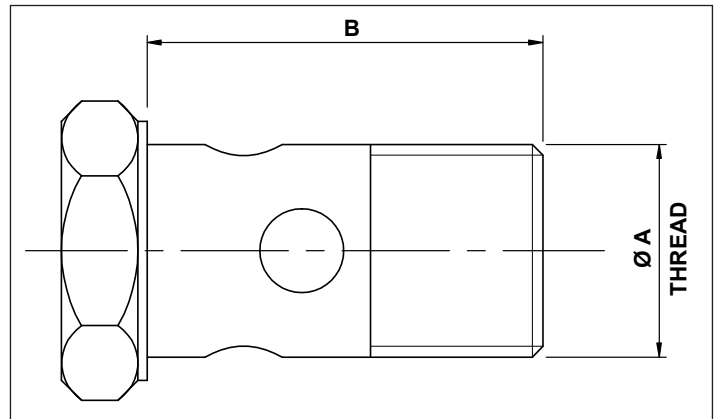

# FEED PIPES AND BANJO BOLTS

CHECK VALVE CV      BSP SIZE 025      LENGTH OF PIPE 38mm

PART NUMBER	THREAD A (BSP)	B (mm)	Ø C (mm)
CV025-BANJO BOLT	1/4"	27	
CV025-38mm	1/4"	38	12
CV025-100mm	1/4"	100	12
CV025-200mm	1/4"	200	12
CV025-300mm	1/4"	300	12
CV025-400mm	1/4"	400	12
CV025-600mm	1/4"	600	12
CV025-850mm	1/4"	850	12
CV025-1000mm	1/4"	1000	12
CV037-BANJO BOLT	3/8"	31	
CV037-38mm	3/8"	38	12
CV037-50mm	3/8"	50	12
CV037-100mm	3/8"	100	12
CV037-200mm	3/8"	200	12
CV037-300mm	3/8"	300	12
CV037-400mm	3/8"	400	12
CV037-500mm	3/8"	500	12
CV037-600mm	3/8"	600	12
CV037-850mm	3/8"	850	12
CV037-1000mm	3/8"	1000	12
CV050-BANJO BOLT	1/2"	38	
CV050-44mm	1/2"	44	15
CV050-100mm	1/2"	100	15
CV050-200mm	1/2"	200	15
CV050-300mm	1/2"	300	15
CV050-400mm	1/2"	400	15
CV050-500mm	1/2"	500	15
CV050-600mm	1/2"	600	15
CV050-850mm	1/2"	850	15
CV050-1000mm	1/2"	1000	15

MATERIAL : STEEL - ZINC PLATED