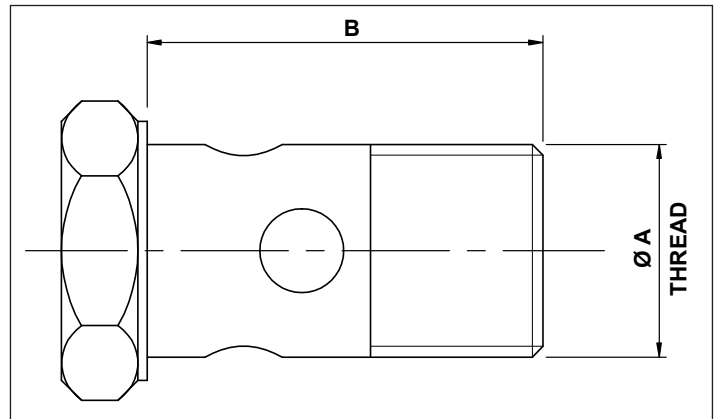

FEED PIPES AND BANJO BOLTS

CHECK VALVE CV BSP SIZE 025 LENGTH OF PIPE 38mm

PART NUMBER	THREAD A (BSP)	B (mm)	Ø C (mm)
CV025-BANJO BOLT	1/4"	27	
CV025-38mm	1/4"	38	12
CV025-100mm	1/4"	100	12
CV025-200mm	1/4"	200	12
CV025-300mm	1/4"	300	12
CV025-400mm	1/4"	400	12
CV025-600mm	1/4"	600	12
CV025-850mm	1/4"	850	12
CV025-1000mm	1/4"	1000	12
CV037-BANJO BOLT	3/8"	31	
CV037-38mm	3/8"	38	12
CV037-50mm	3/8"	50	12
CV037-100mm	3/8"	100	12
CV037-200mm	3/8"	200	12
CV037-300mm	3/8"	300	12
CV037-400mm	3/8"	400	12
CV037-500mm	3/8"	500	12
CV037-600mm	3/8"	600	12
CV037-850mm	3/8"	850	12
CV037-1000mm	3/8"	1000	12
CV050-BANJO BOLT	1/2"	38	
CV050-44mm	1/2"	44	15
CV050-100mm	1/2"	100	15
CV050-200mm	1/2"	200	15
CV050-300mm	1/2"	300	15
CV050-400mm	1/2"	400	15
CV050-500mm	1/2"	500	15
CV050-600mm	1/2"	600	15
CV050-850mm	1/2"	850	15
CV050-1000mm	1/2"	1000	15

MATERIAL : STEEL - ZINC PLATED