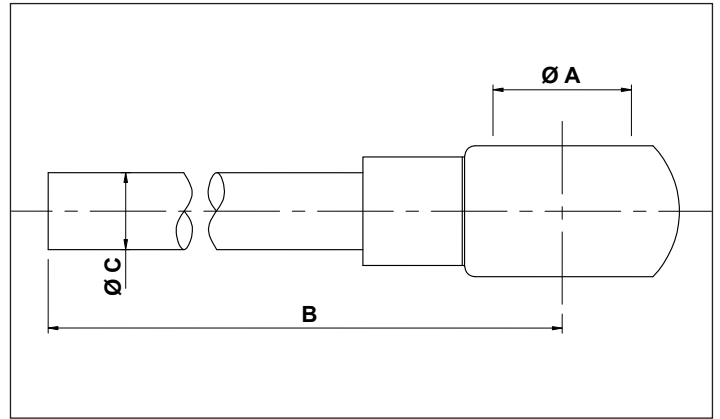

FEED PIPES AND BANJO BOLTS

CHECK VALVE CV BSP SIZE 025 LENGTH OF PIPE 38mm

PART NUMBER	THREAD A (BSP)	B (mm)	Ø C (mm)
CV025-BANJO BOLT	1/4"	27	
CV025-38mm	1/4"	38	12
CV025-100mm	1/4"	100	12
CV025-200mm	1/4"	200	12
CV025-300mm	1/4"	300	12
CV025-400mm	1/4"	400	12
CV025-600mm	1/4"	600	12
CV025-850mm	1/4"	850	12
CV025-1000mm	1/4"	1000	12
CV037-BANJO BOLT	3/8"	31	
CV037-38mm	3/8"	38	12
CV037-50mm	3/8"	50	12
CV037-100mm	3/8"	100	12
CV037-200mm	3/8"	200	12
CV037-300mm	3/8"	300	12
CV037-400mm	3/8"	400	12
CV037-500mm	3/8"	500	12
CV037-600mm	3/8"	600	12
CV037-850mm	3/8"	850	12
CV037-1000mm	3/8"	1000	12
CV050-BANJO BOLT	1/2"	38	
CV050-44mm	1/2"	44	15
CV050-100mm	1/2"	100	15
CV050-200mm	1/2"	200	15
CV050-300mm	1/2"	300	15
CV050-400mm	1/2"	400	15
CV050-500mm	1/2"	500	15
CV050-600mm	1/2"	600	15
CV050-850mm	1/2"	850	15
CV050-1000mm	1/2"	1000	15

MATERIAL : STEEL - ZINC PLATED