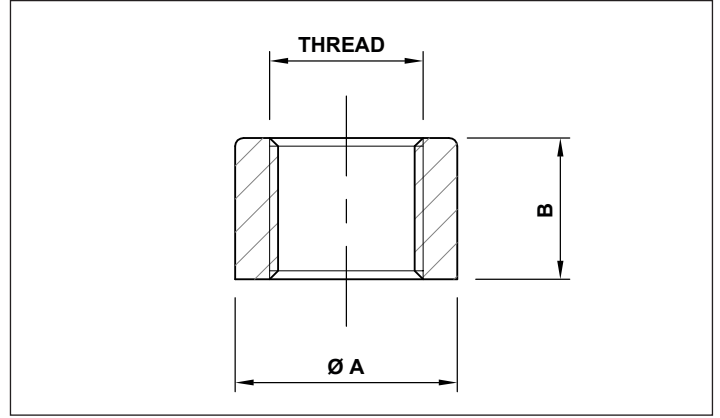

FEMALE THREADED PORTS BSP

THREADED PORT / TP BSP THREAD / 012

PART NUMBER	Ø A	B	BSP THREAD
TP012	18	16	1/8"
TP025	22	16	1/4"
TP037	26	17	3/8"
TP050	30	18	1/2"
TP075	38	20	3/4"
TP100	45	25	1"
TP125	55	25	1 1/4"
TP150	62	30	1 1/2"

MATERIAL : STEEL S235JR

FEMALE THREADED PORTS METRIC

THREADED PORT / TP METRIC THREAD / 14

PART NUMBER	Ø A	B	METRIC THREAD
TP14	22	16	14 x 1.5
TP16	24	18	16 x 1.5
TP18	28	18	18 x 1.5
TP20	30	18	20 x 1.5
TP22	30	18	22 x 1.5

MATERIAL : STEEL S235JR

FEMALE THREADED PORTS NPT

THREADED PORT / TP025 NPT THREAD / NPT

PART NUMBER	Ø A	B	NPT THREAD
TP025-NPT	22	27	1/4"
TP037-NPT	25	25	3/8"
TP050-NPT	32	27	1/2"
TP075-NPT	38	32	3/4"
TP100-NPT	45	32	1"