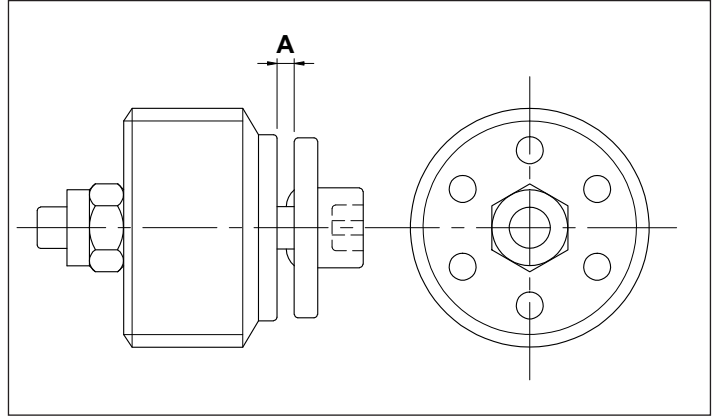

BURST VALVES

BURST VALVE
BV
BSP SIZE
025

PART NUMBER	L/MIN MAX	(BAR) PRESSURE RATED	BSP PORT SIZE
BV025	25	350	1/4"
BV025-CALB12LPM	12	350	1/4"
BV037	50	350	3/8"
BV037-CALB12LPM	12	350	3/8"
BV050	80	350	1/2"
BV050-CALB18LPM	18	350	1/2"
BV075	150	350	3/4"
BV100	180	350	1"

PART NUMBER	L/MIN MAX	(BAR) PRESSURE RATED	METRIC PORT SIZE
BV18-037 ADAPTER	50	315	M18 X 1.5

THE BURST VALVES ARE FACTORY SET AND WILL NEED TO BE ADJUSTED FROM THE CHART BELOW

BURST VALVE SETTING DETAIL