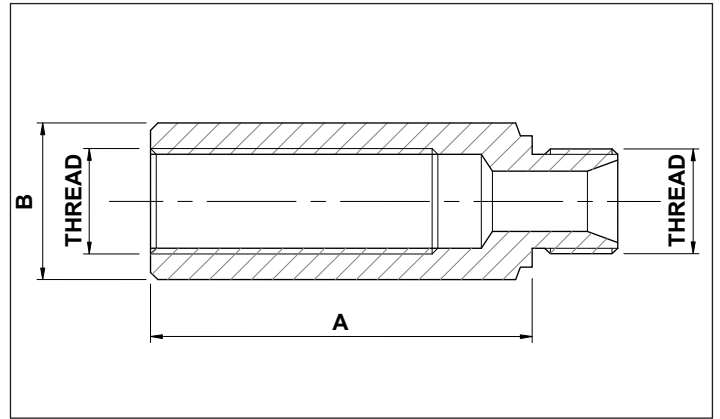

## BURST VALVE BODIES

BURST VALVE      BSP SIZE      ADAPTER BODY  
 BV                      025                      BODY

PART NUMBER	A	B	BSP THREAD
BV025-BODY	39	19	1/4"
BV037-BODY	45	22	3/8"
BV050-BODY	52	27	1/2"
BV075-BODY	61	32	3/4"

## FITTING TOOLS

## MACHINING DETAIL

BURST VALVE      BSP SIZE      FITTING TOOL  
 BV                      025                      FT

PART NUMBER	BURST VALVE SIZE
BV025-FT	1/4" BSP
BV037-FT	3/8" BSP
BV050-FT	1/2" BSP
BV075-FT	3/4" BSP

PART NUMBER	(BSP) THREAD	A	B	Ø C
BV025	1/4"	35	28	11.75
BV037	3/8"	40	31	15.2
BV050	1/2"	43	33	19
BV075	3/4"	53	40	24.5
BV100	1"	66	43	30.5