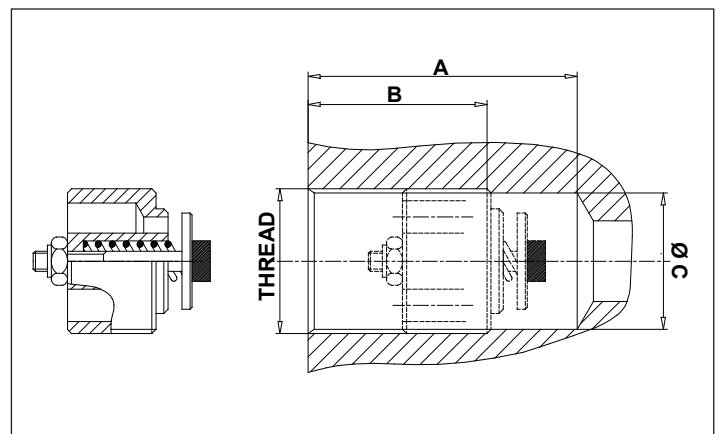

## BURST VALVE BODIES

BURST VALVE      BSP SIZE      ADAPTER BODY  
 BV                      025                      BODY

PART NUMBER	A	B	BSP THREAD
BV025-BODY	39	19	1/4"
BV037-BODY	45	22	3/8"
BV050-BODY	52	27	1/2"
BV075-BODY	61	32	3/4"

## FITTING TOOLS

## MACHINING DETAIL

BURST VALVE      BSP SIZE      FITTING TOOL  
 BV                      025                      FT

PART NUMBER	BURST VALVE SIZE
BV025-FT	1/4" BSP
BV037-FT	3/8" BSP
BV050-FT	1/2" BSP
BV075-FT	3/4" BSP

PART NUMBER	(BSP) THREAD	A	B	Ø C
BV025	1/4"	35	28	11.75
BV037	3/8"	40	31	15.2
BV050	1/2"	43	33	19
BV075	3/4"	53	40	24.5
BV100	1"	66	43	30.5