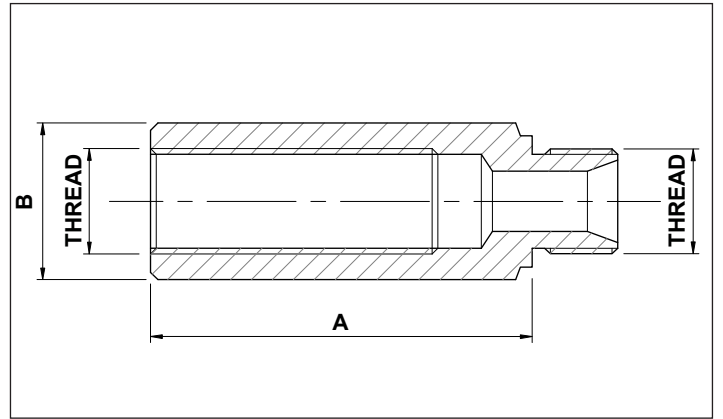

BURST VALVE BODIES

BURST VALVE BSP SIZE ADAPTER BODY
 BV 025 BODY

PART NUMBER	A	B	BSP THREAD
BV025-BODY	39	19	1/4"
BV037-BODY	45	22	3/8"
BV050-BODY	52	27	1/2"
BV075-BODY	61	32	3/4"

FITTING TOOLS

BURST VALVE BSP SIZE FITTING TOOL
 BV 025 FT

PART NUMBER	BURST VALVE SIZE
BV025-FT	1/4" BSP
BV037-FT	3/8" BSP
BV050-FT	1/2" BSP
BV075-FT	3/4" BSP

PART NUMBER	(BSP) THREAD	A	B	Ø C
BV025	1/4"	35	28	11.75
BV037	3/8"	40	31	15.2
BV050	1/2"	43	33	19
BV075	3/4"	53	40	24.5
BV100	1"	66	43	30.5