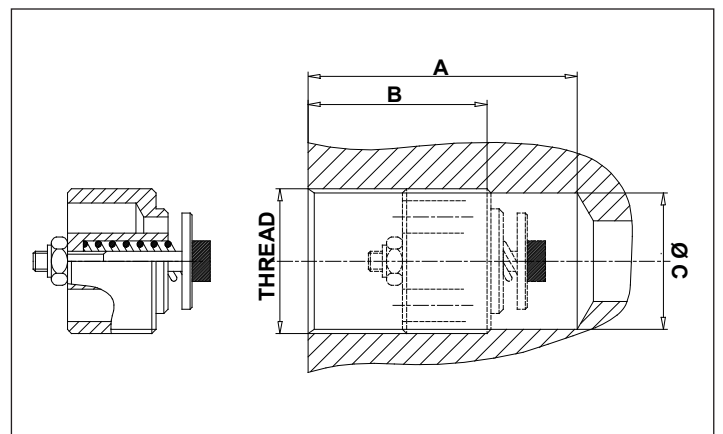

BURST VALVE BODIES

BURST VALVE BSP SIZE ADAPTER BODY
 BV 025 BODY

PART NUMBER	A	B	BSP THREAD
BV025-BODY	39	19	1/4"
BV037-BODY	45	22	3/8"
BV050-BODY	52	27	1/2"
BV075-BODY	61	32	3/4"

FITTING TOOLS

BURST VALVE BSP SIZE FITTING TOOL
 BV 025 FT

PART NUMBER	BURST VALVE SIZE
BV025-FT	1/4" BSP
BV037-FT	3/8" BSP
BV050-FT	1/2" BSP
BV075-FT	3/4" BSP

PART NUMBER	(BSP) THREAD	A	B	Ø C
BV025	1/4"	35	28	11.75
BV037	3/8"	40	31	15.2
BV050	1/2"	43	33	19
BV075	3/4"	53	40	24.5
BV100	1"	66	43	30.5