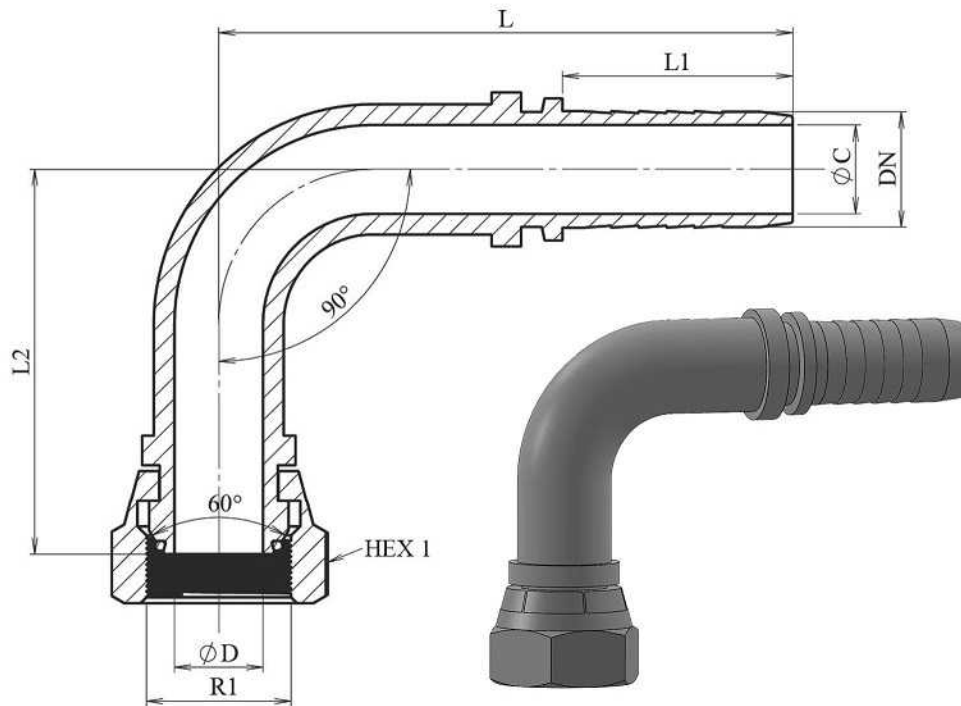

BSP Swivel female 60° cone with o-ring (90° Elbow)

Stainless Steel AISI 316-L

Part n°	DN	R1	L	L1	L2	HEX 1	ØC	ØD
841170404	1/4"	1/4" BSP	56	28	30	19	4	4
841170606	3/8"	3/8" BSP	68	29,5	38	22	7	7
841170806	3/8"	1/2" BSP	68	29,5	40	27	7	7
841170808	1/2"	1/2" BSP	73	30,5	42	27	9,5	9,5
841171208	1/2"	3/4" BSP	90	30,5	53	32	9,5	15
841171210	5/8"	3/4" BSP	84	34	53	32	12	12
841171212	3/4"	3/4" BSP	103	39	61	32	15	15
841171616	1"	1" BSP	121	47	80	41	19	19
841172020	1"1/4	1"1/4 BSP	146	54,5	96	50	26	26
841172424	1"1/2	1"1/2 BSP	163	58	111	55	32	32
841173232	2"	2" BSP	211	72	130	70	44	44