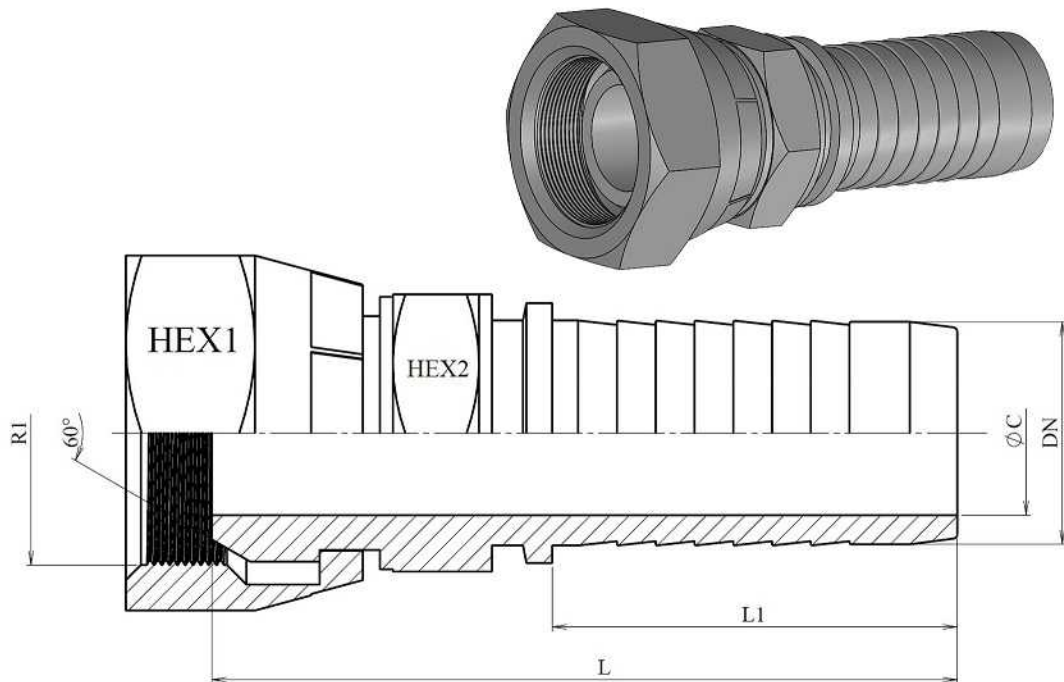

**Double hexagonal BSP Swivel female cone 60°**

Stainless Steel AISI 316-L

**1/1**

| Part n°          | DN    | R1        | L    | L1   | HEX 1 | HEX 2 | ØC  |
|------------------|-------|-----------|------|------|-------|-------|-----|
| <b>844000404</b> | 1/4"  | 1/4" BSP  | 49,5 | 28   | 19    | 14    | 4   |
| <b>844000605</b> | 5/16" | 3/8" BSP  | 52,8 | 28   | 22    | 17    | 5,5 |
| <b>844000606</b> | 3/8"  | 3/8" BSP  | 54,5 | 29,5 | 22    | 17    | 7   |
| <b>844000808</b> | 1/2"  | 1/2" BSP  | 57   | 30,5 | 27    | 19    | 9,5 |
| <b>844001212</b> | 3/4"  | 3/4" BSP  | 72   | 39   | 32    | 27    | 15  |
| <b>844001616</b> | 1"    | 1" BSP    | 85,5 | 47   | 41    | 32    | 19  |
| <b>844002020</b> | 1"1/4 | 1"1/4 BSP | 95,5 | 54,5 | 50    | 41    | 26  |
| <b>844002424</b> | 1"1/2 | 1"1/2 BSP | 104  | 58   | 55    | 50    | 32  |
| <b>844003232</b> | 2"    | 2" BSP    | 119  | 72   | 70    | 60    | 44  |