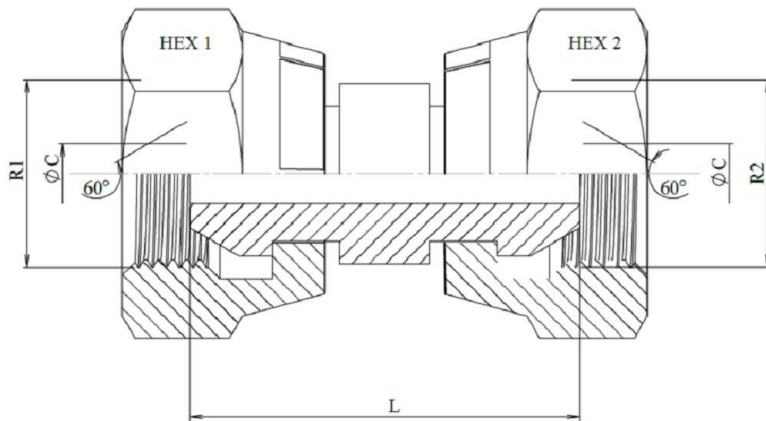

Adaptor BSP 60° swivel female - BSP 60° swivel female

Stainless Steel AISI 316-L

Part n°	R1	R2	L	HEX 1	ØC
Z117204	1/4" BSP	1/4" BSP	26	19	5
Z117206	3/8" BSP	3/8" BSP	28	22	7
Z117208	1/2" BSP	1/2" BSP	34	27	9,5
Z117212	3/4" BSP	3/4" BSP	39	32	15
Z117216	1" BSP	1" BSP	47	41	19
Z117220	1" 1/4 BSP	1" 1/4 BSP	51	50	26
Z117224	1" 1/2 BSP	1" 1/2 BSP	55	55	32
Z117232	2" BSP	2" BSP	55	70	45