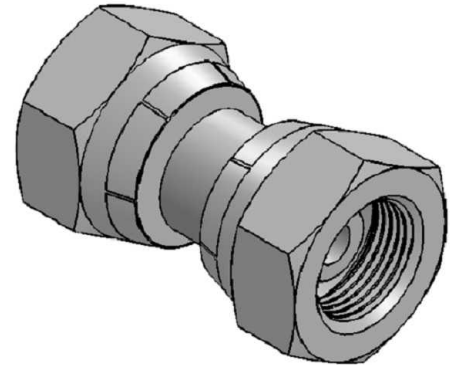

Adaptor BSP 60° swivel female - BSP 60° swivel female

Stainless Steel AISI 316-L

Part n°	R1	R2	L	HEX 1	ØC
Z117204	1/4" BSP	1/4" BSP	26	19	5
Z117206	3/8" BSP	3/8" BSP	28	22	7
Z117208	1/2" BSP	1/2" BSP	34	27	9,5
Z117212	3/4" BSP	3/4" BSP	39	32	15
Z117216	1" BSP	1" BSP	47	41	19
Z117220	1" 1/4 BSP	1" 1/4 BSP	51	50	26
Z117224	1" 1/2 BSP	1" 1/2 BSP	55	55	32
Z117232	2" BSP	2" BSP	55	70	45