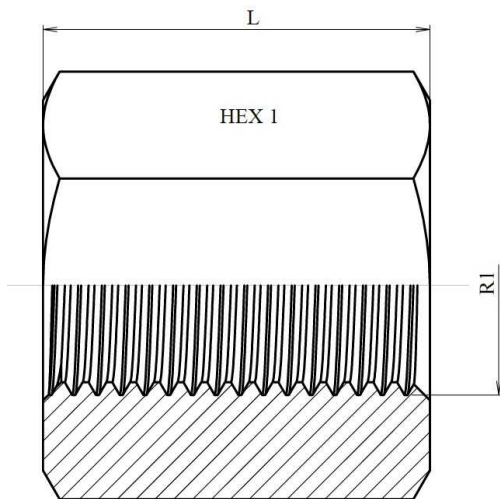

**Adaptor hexagonal female fixed BSP - female fixed  
BSP**

Stainless Steel AISI 316-L

Part n°	R1	L	HEX 1
<b>Z103104</b>	1/4" BSP	25	22
<b>Z103106</b>	3/8" BSP	31	22
<b>Z103108</b>	1/2" BSP	35	27
<b>Z103112</b>	3/4" BSP	45	32
<b>Z103116</b>	1" BSP	50	41
<b>Z103120</b>	1"1/4 BSP	55	50
<b>Z103124</b>	1"1/2 BSP	56	55