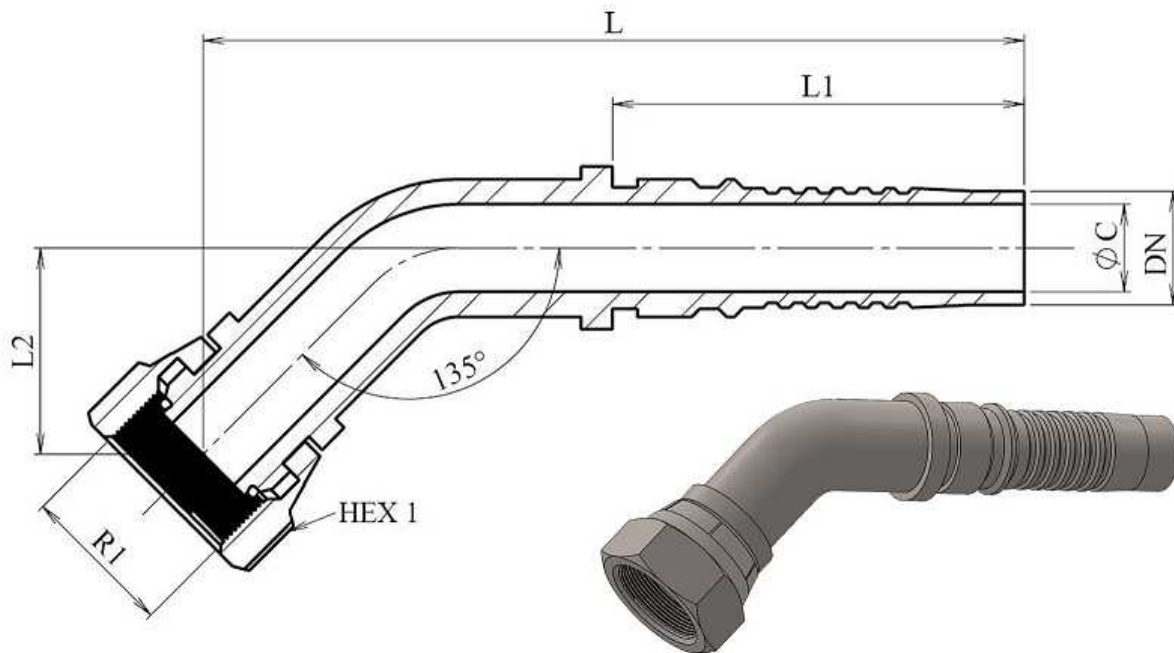

**BSP 60° cone Swivel female Interlock (45° Elbow)
with o'ring**

Stainless Steel AISI 316-L

Part n°	DN	R1	L	L1	L2	HEX 1	ØC
Z641081212	3/4"	3/4" BSP	153	66	34	32	14
Z641083232	2"	2" BSP	266	111,5	62	70	40