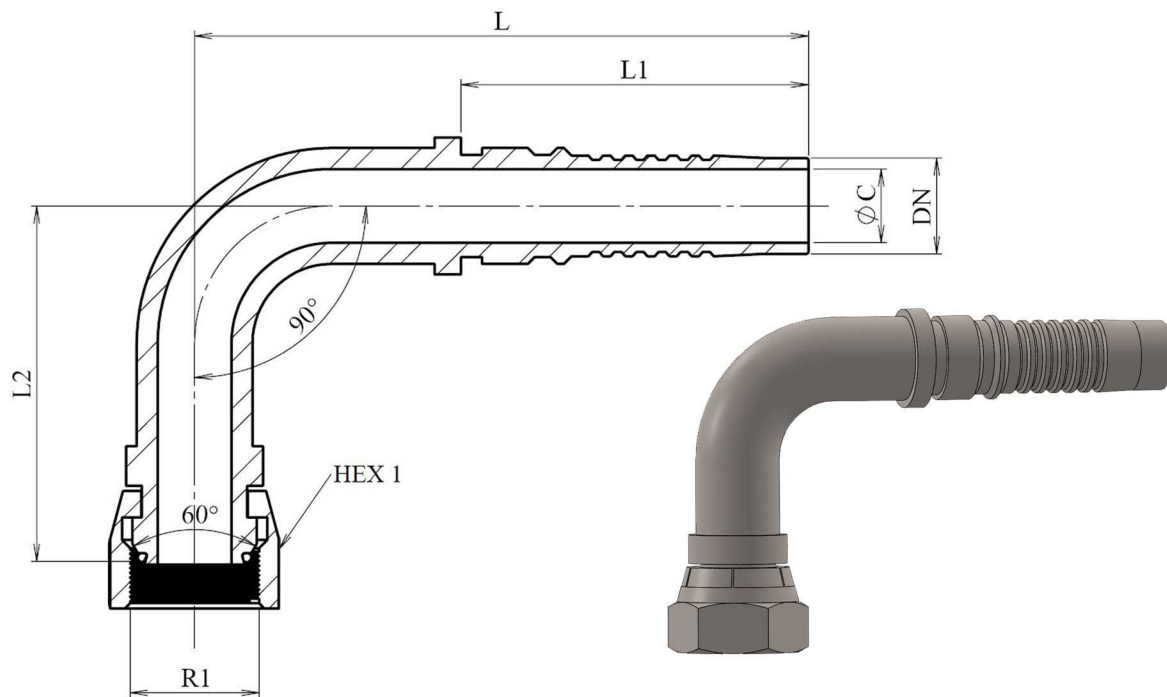

**BSP 60° cone Swivel female Interlock (90° Elbow)
with o'ring**

Stainless Steel AISI 316-L

| Part n° | DN | R1 | L | L1 | L2 | HEX 1 | ØC |
|-------------------|-------|-----------|-----|-------|-----|-------|----|
| Z641071616 | 1" | 1" BSP | 153 | 78,5 | 75 | 41 | 19 |
| Z641072020 | 1"1/4 | 1"1/4 BSP | 175 | 86 | 94 | 50 | 25 |
| Z641073232 | 2" | 2" BSP | 238 | 111,5 | 130 | 70 | 40 |