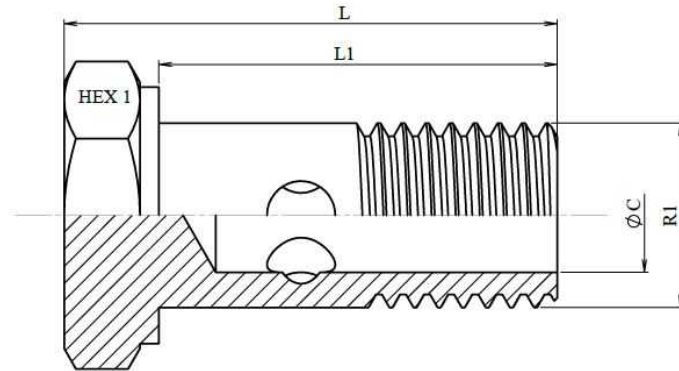

BSP Bolt for banjo

Stainless Steel AISI 316-L

Part n°	R1	L	L1	HEX 1	ØC
Z109002	1/8" BSP	24	19	14	5
Z109004	1/4" BSP	33,5	27	19	6
Z109006	3/8" BSP	39,5	32	22	9
Z109008	1/2" BSP	45	36	27	13
Z109012	3/4" BSP	59	49	32	16
Z109016	1" BSP	71	57	41	19