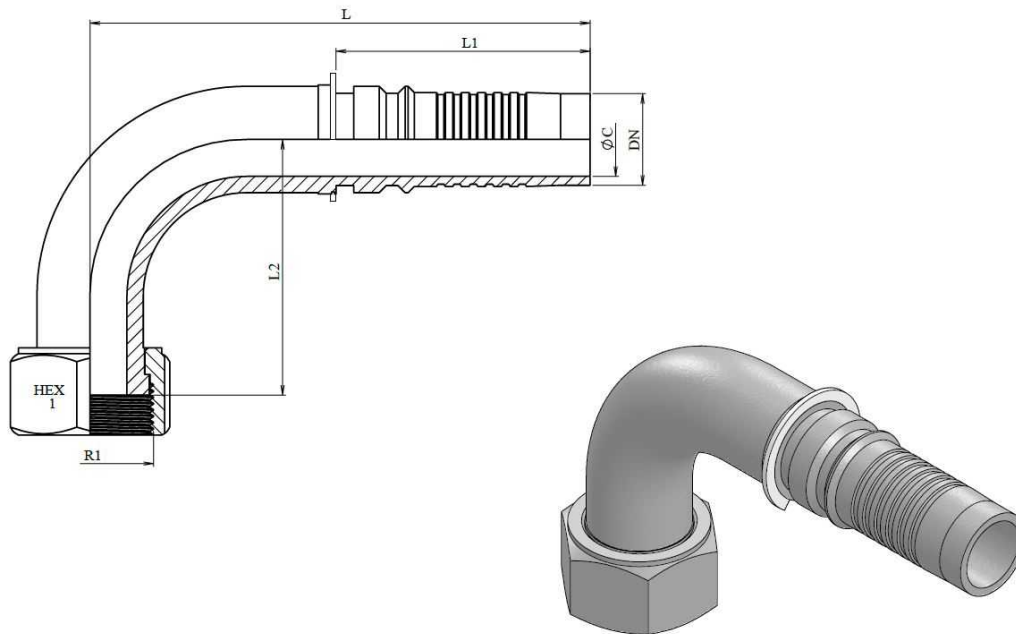

ORFS Swivel female (90° Elbow)

Mild Steel 1.0737 (or equivalent)

Part n°	ØD1	R1	L	L1	L2	HEX 1	ØC
649071212	3/4"	1"3/16 12h UNF	123	66	56	36	14
649071616	1"	1"7/16 12h UNF	146	78,5	72	41	19
649072020	1"1/4	1"11/16 12h UNF	169	86	87	50	25
649072424	1"1/2	2" 12h UNF	193	98	91	60	32