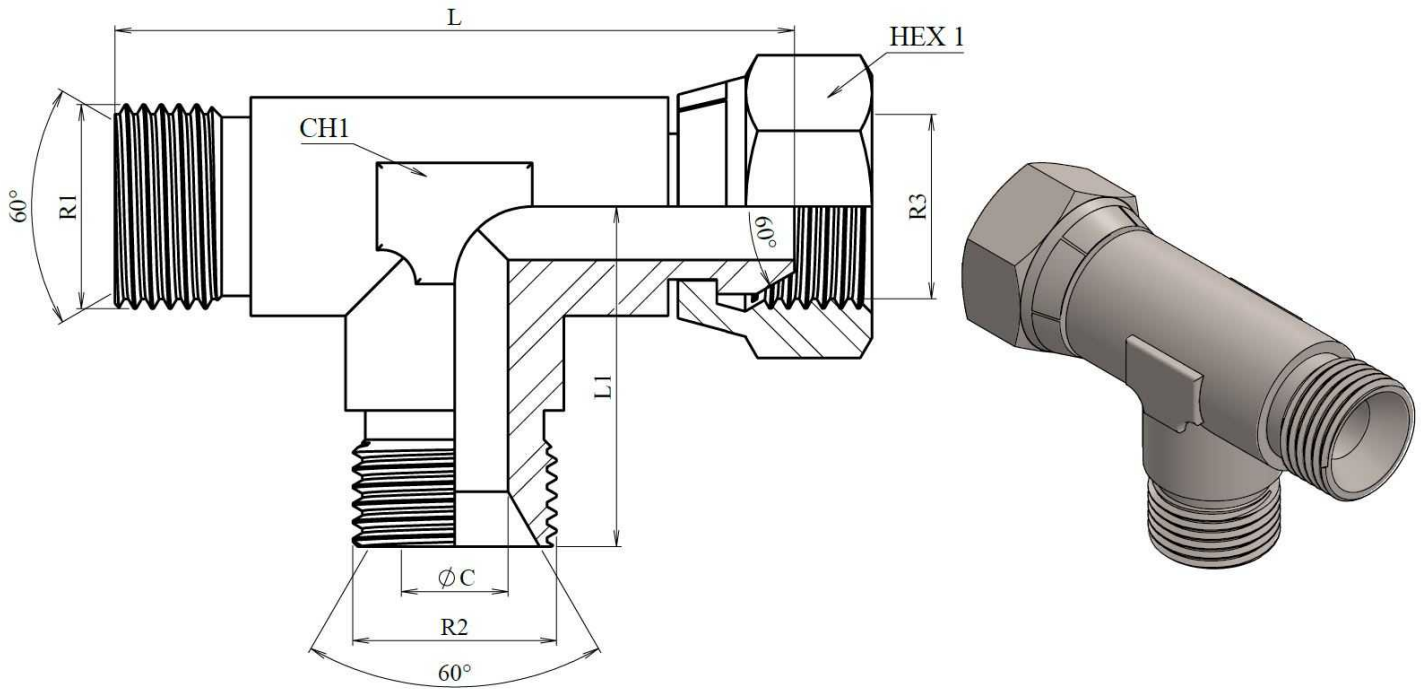

**Tees BSP 60° male - male - swivel female**

Stainless Steel AISI 316-L

Part nº	R1	R2	R3	L	L1	HEX 1	CH1	ØC
<b>Z122204</b>	1/4" BSP	1/4" BSP	1/4" BSP	51,2	25,4	19	14	5
<b>Z122206</b>	3/8" BSP	3/8" BSP	3/8" BSP	54,4	25,4	22	20	8
<b>Z122208</b>	1/2" BSP	1/2" BSP	1/2" BSP	67	31,5	27	24	11
<b>Z122212</b>	3/4" BSP	3/4" BSP	3/4" BSP	81,1	38,1	32	28	16
<b>Z122216</b>	1" BSP	1" BSP	1" BSP	91,5	44,5	41	36	22
<b>Z122220</b>	1"1/4 BSP	1"1/4 BSP	1"1/4 BSP	107	52	50	41	28
<b>Z122224</b>	1"1/2 BSP	1"1/2 BSP	1"1/2 BSP	108	54	55	41	30