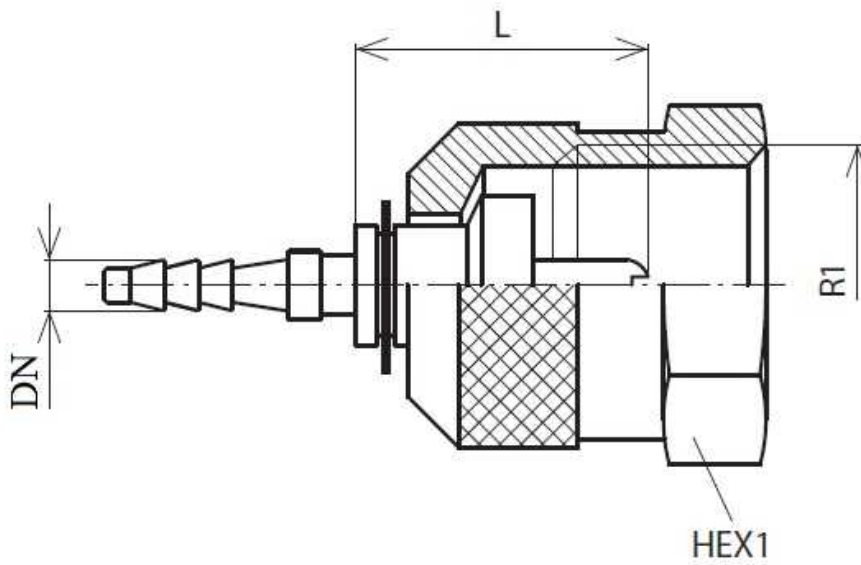

Check Metric swivel female Micro-hose

Carbon steel

1/1

Part n°	DN	R1	Working Pressure (bar)	HEX 1	L
555069521	2	M16X1.5	620	19	32,5
555069523	2	M16X2	620	19	32,5