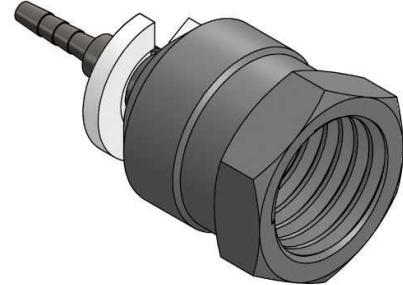

**Check Metric swivel female Micro-hose**

Part n°	DN	R1	Working Pressure (bar)	L	HEX 1	ØC
Z555069523	2	M16X2	620	32,4	19	0,8