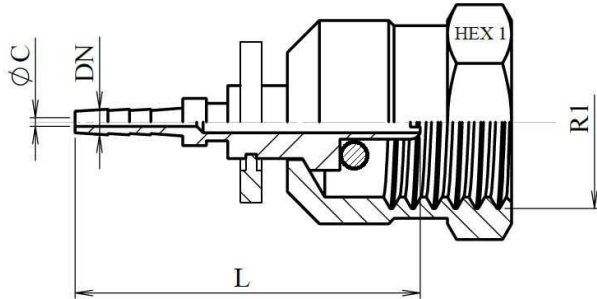

**Check Metric swivel female Micro-hose**

Part n°	DN	R1	Working Pressure (bar)	L	HEX 1	ØC
Z555069523	2	M16X2	620	32,4	19	0,8