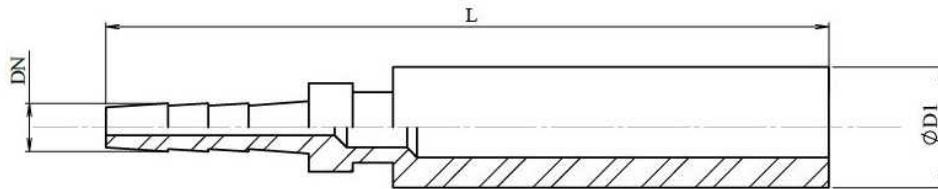

Metric standpipe Micro-hose

Part n°	DN	ØD1	Working Pressure (bar)	L
Z555070600	2	6	620	36
Z555070800	2	8	620	36