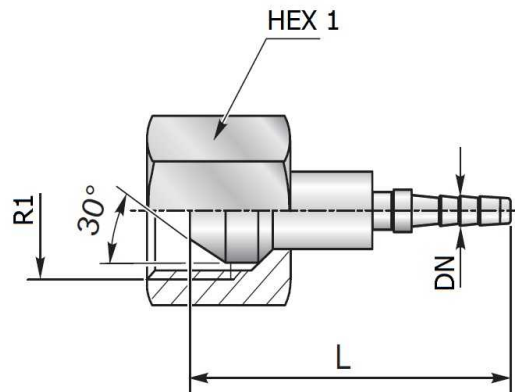

## Straight swivel female BSP 60° cone micro-hose

1/1

Part n°	DN	R1	Working Pressure (bar)	L	HEX 1
<b>Z555040202</b>	2	1/8" BSP	620	28	14
<b>Z555040404</b>	2	1/4" BSP	620	29	17
<b>Z555040606</b>	2	3/8" BSP	620	-	-