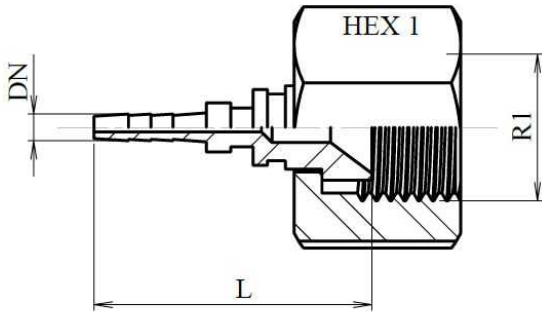

Straight swivel female JIC 37° Micro-hose

Part n°	DN	R1	Working Pressure (bar)	L	HEX 1
Z555090700	2	7/16" 20h UNF	620	25	14